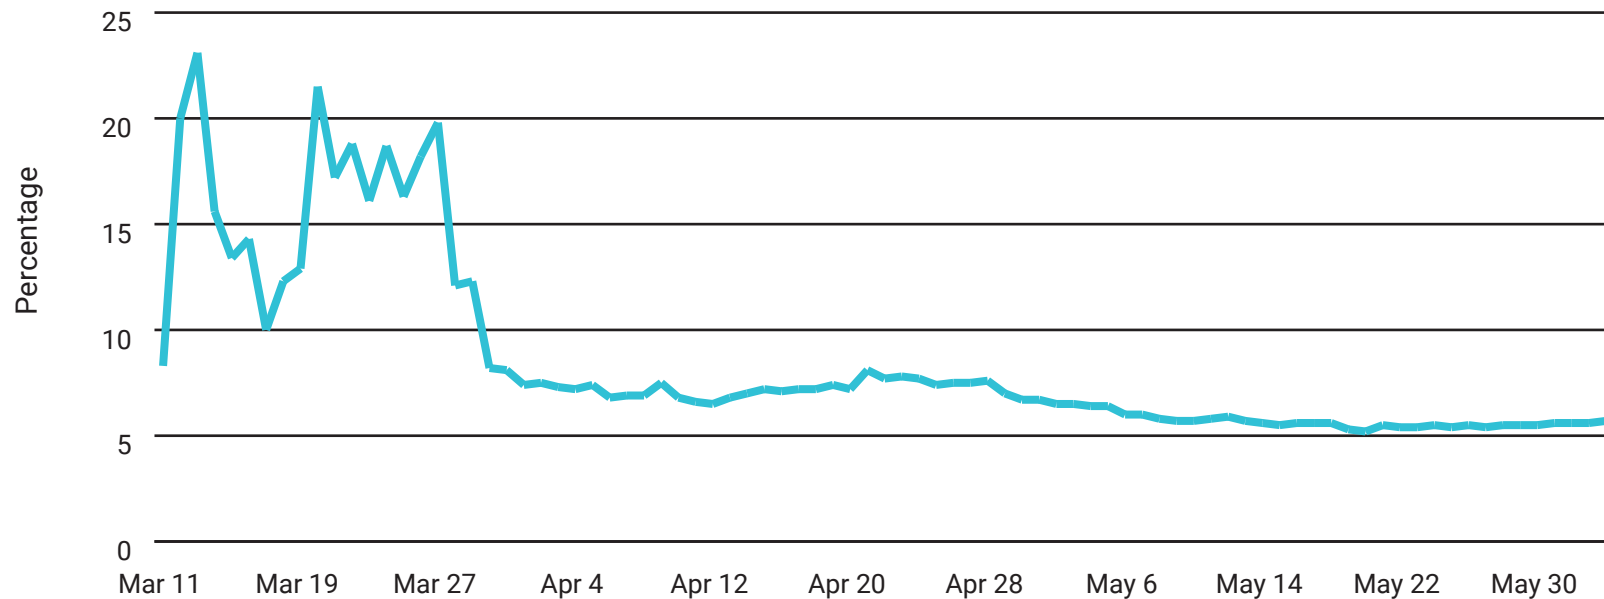

# COVID-19 POSITIVE CASE RATE IN ARKANSAS

MAY 2020

## Positive Case Rate Among Total Tests, March 11–June 3, 2020<sup>1</sup>

<sup>1</sup> Raw cumulative positive case and test data from the COVID Tracking Project. COVID Tracking Project data are collected at a certain time each day and may differ slightly from the daily numbers reported by ADH.